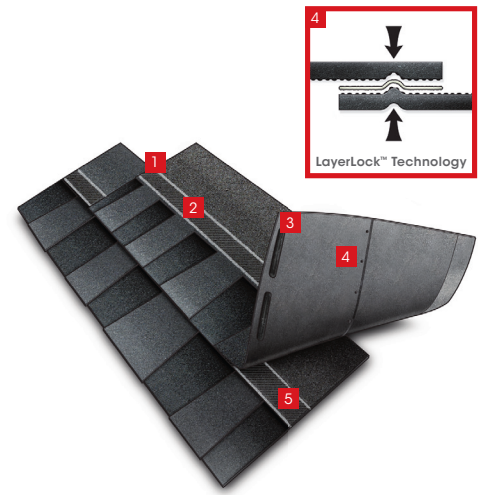

* See reverse for details

We protect what matters most™

Timberline HDZ[®] Shingles

Benefits:

- **LayerLock™ Technology** mechanically fuses the common bond between overlapping shingle layers.
- The added strength at the common bond powers the **StrikeZone™** — The industry's widest nailing area.
- **Up to 99.9% nailing accuracy** — The StrikeZone™ nailing area is so easy to hit that a roofer placed 999 out of 1,000 nails correctly in our test.³
- **Up to 30% faster nail fastening** thanks to the industry's largest nail zone.³
- **Dura Grip™** sealant pairs with the smooth microgranule surface of the StrikeZone™ nailing area for fast tack. Then, an asphalt-to asphalt monolithic bond cures for durability, strength, and exceptional wind uplift performance.
- **WindProven™ Limited Wind Warranty²** — When installed with the required combination of GAF Accessories, Timberline HDZ[®] Shingles are eligible for an industry first: a wind warranty with no maximum wind speed limitation.
- **25-year StainGuard Plus™ Algae Protection Limited Warranty** against blue-green algae discoloration.¹ Proprietary GAF Time-Release Algae-Fighting Technology helps protect shingles from unsightly stains.

Installation:

The StrikeZone™ Nailing Area

The industry's largest nailing area for up to 99.9% nail placement accuracy.²

LayerLock™ Technology

Proprietary technology mechanically fuses the common bond between overlapping shingle layers.

1. Alignment guide
2. StrikeZone™ Nailing Area
3. Dura Grip™ Adhesive
4. LayerLock™ Technology
5. Smooth microgranule surface

Visit gaf.com/TimberlineHDZ

¹ 25-year StainGuard Plus™ Algae Protection Limited Warranty against blue-green algae discoloration is available only on products sold in packages bearing the StainGuard Plus™ logo. See *GAF Shingle & Accessory Limited Warranty* for complete coverage and restrictions.